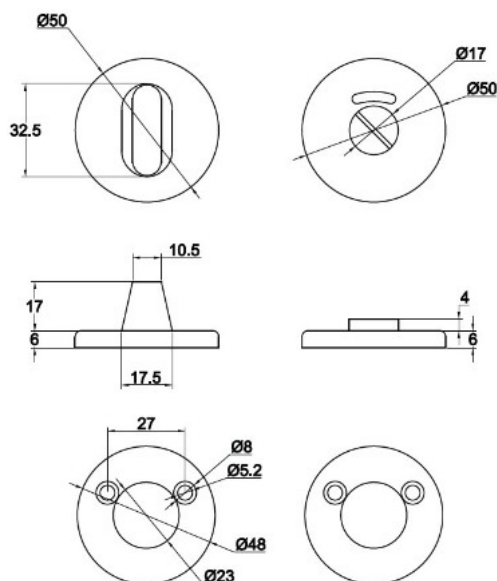

PRODUCT SHEET

Description:

Thumbturn & Release "Pop" Brushed Brass, SS-304, W/ Indicator F/38-45mm Doors, CC:27mm
Mounting Plate, 2 Pcs., Cut Off Screws M4x60mm + 2 Pcs. Sleeve Nuts M4x16mm, 1 Pcs, 5x5x60mm
Spindle, 1 Pcs 8x8x60mm Spindle

Item number:

22.23.312-0

Units	Box	Carton	HS Code	Barcode
Pcs.	1	9	8302411000	
				5704866521406

SISO A/S

Mileparken 11
DK-2740 Skovlunde
Denmark
VAT: 24786013

Phone +45 45 830 900

www.siso.dk
siso@siso.dk

Danske Bank
Nytorv Branch
Copenhagen
SWIFT: DABADKKK

Account no.
4180 3112 112936
IBAN Account
DK7230003112112936